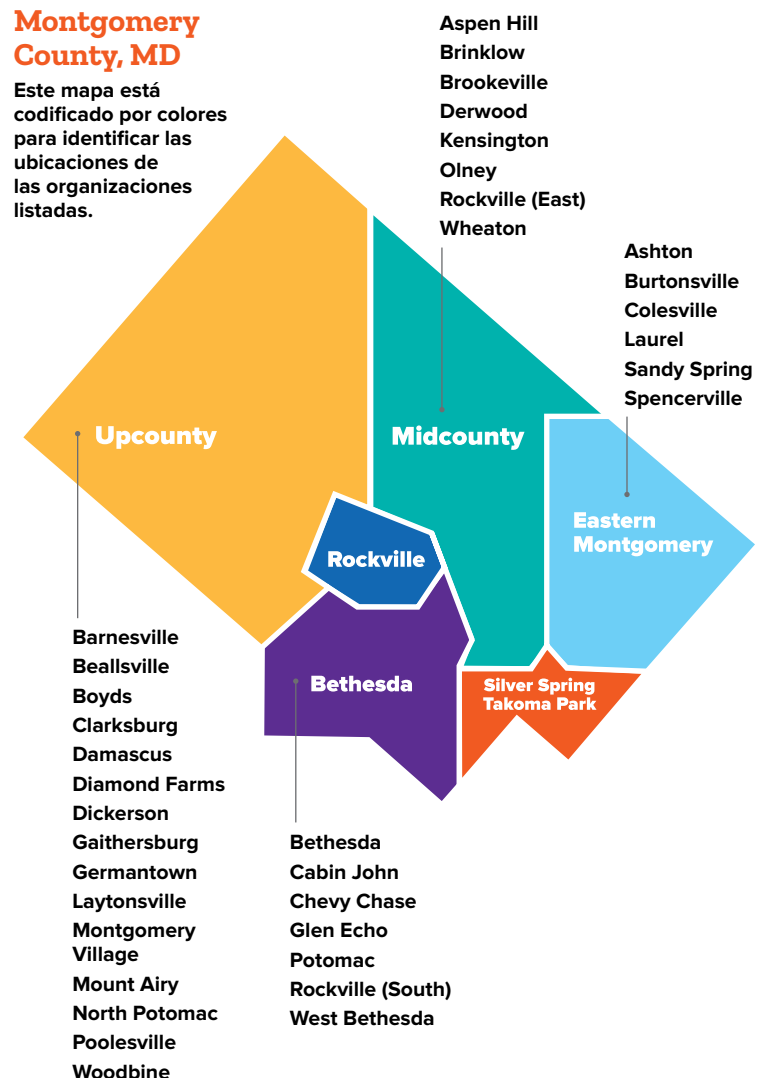

MCAEL
Coalition for a
Connected
Community

Proveedores de ESOL

Información adicional actualizada

www.mcael.org/providers

- Upcounty
- Rockville
- Bethesda
- Silver Spring–Takoma Park
- Midcounty
- Eastern Montgomery