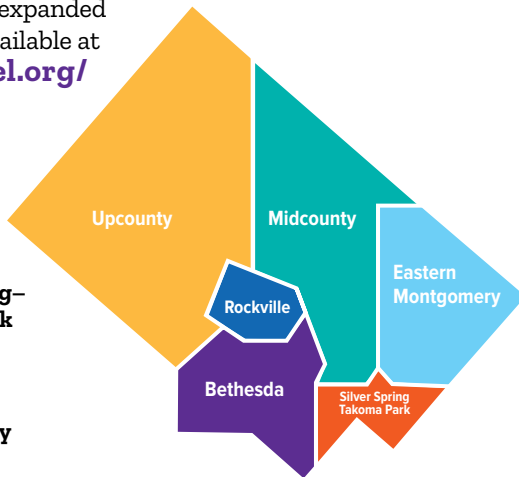

### Montgomery County, MD

本地圖由不同顏色標記ESOL課程提供者所在的區域。

**MCAEL**  
Coalition for a  
Connected  
Community

Find latest class info: [www.mcael.org/providers](http://www.mcael.org/providers)

## 課程提供者

Updated and expanded entries are available at [www.mcael.org/providers](http://www.mcael.org/providers)

- Upcounty
- Rockville
- Bethesda
- Silver Spring–Takoma Park
- Midcounty
- Eastern Montgomery