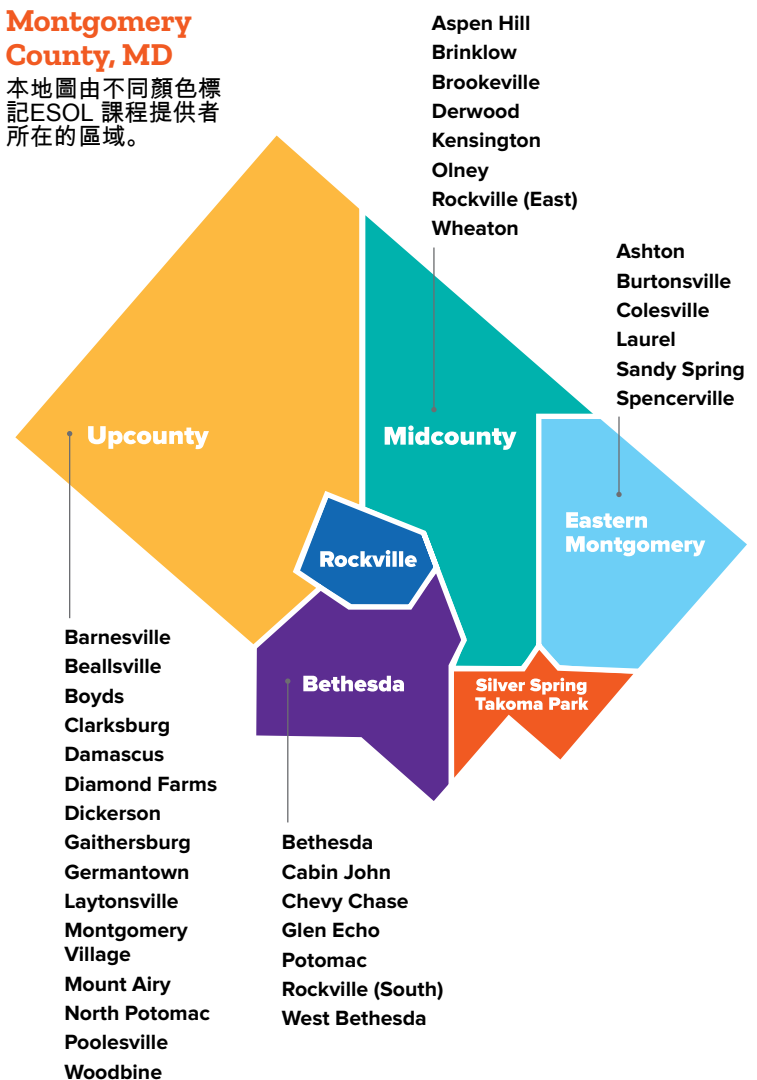

本地圖由不同顏色標記ESOL課程提供者所在的區域。

MCAEL
Coalition for a
Connected
Community

課程提供者

Updated and expanded entries are available at www.mcael.org/providers

- Upcounty
- Rockville
- Bethesda
- Silver Spring–Takoma Park
- Midcounty
- Eastern Montgomery