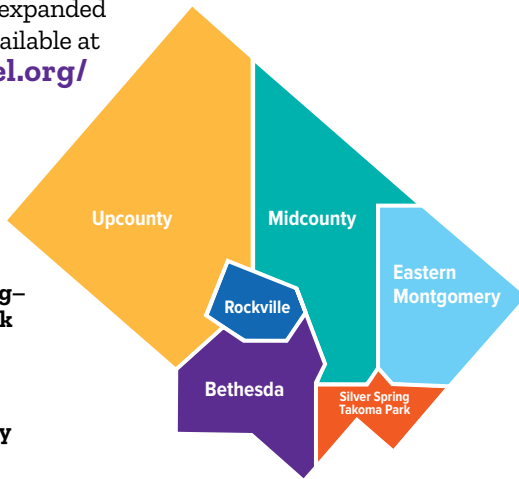

本地圖由不同顏色標記ESOL課程提供者所在的區域。

MCAEL
Coalition for a
Connected
Community

課程提供者

Updated and expanded entries are available at www.mcael.org/providers

- Upcounty
- Rockville
- Bethesda
- Silver Spring–Takoma Park
- Midcounty
- Eastern Montgomery