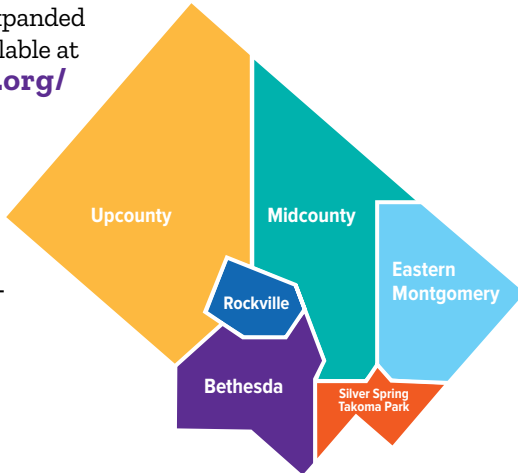

- Upcounty
- Rockville
- Bethesda
- Silver Spring–Takoma Park
- Midcounty
- Eastern Montgomery

● ● 32BJ Training Fund (202) 742-1873

● ● ● Adventist Community Services of GW – ESL for Beginners & Advanced (301) 585-6556