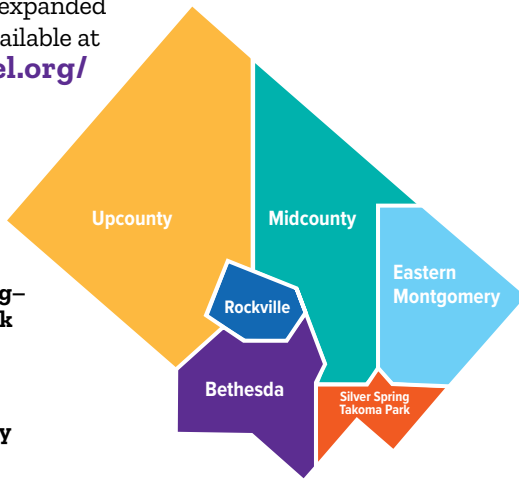

MCAEL
Coalition for a
Connected
Community

ESOL Providers

Updated and expanded entries are available at www.mcael.org/providers

- Upcounty
- Rockville
- Bethesda
- Silver Spring–Takoma Park
- Midcounty
- Eastern Montgomery