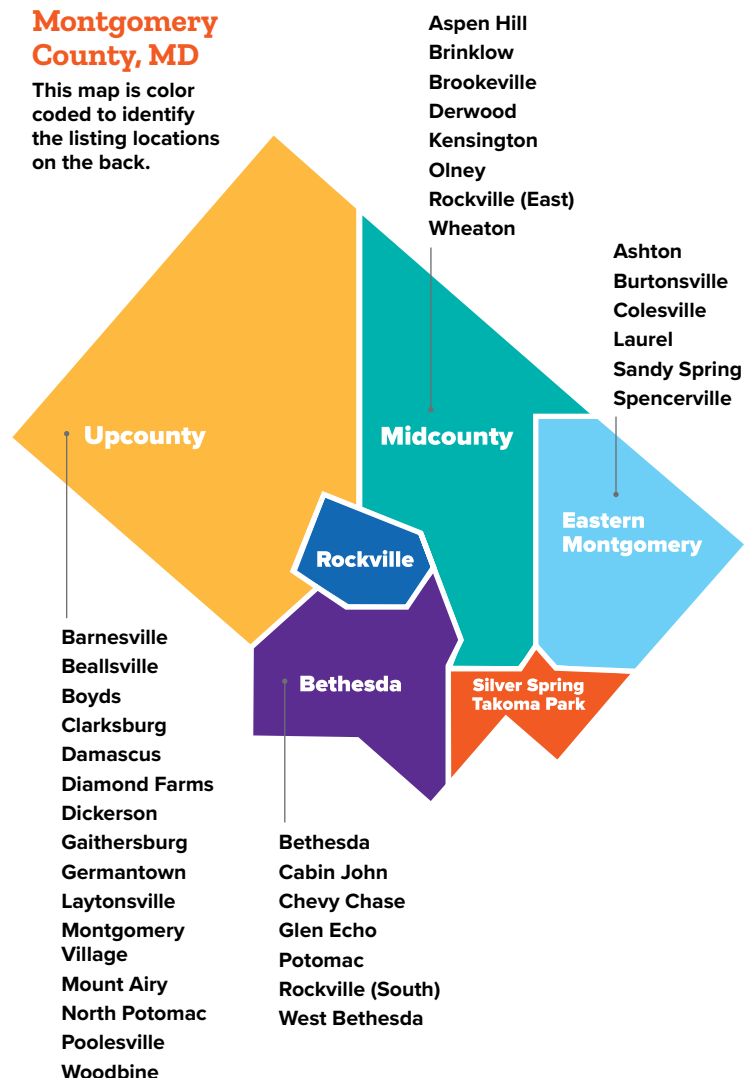

MCAEL
Coalition for a
Connected
Community

ESOL Providers

Updated and expanded entries are available at www.mcael.org/providers

- Upcounty
- Rockville
- Bethesda
- Silver Spring–Takoma Park
- Midcounty
- Eastern Montgomery