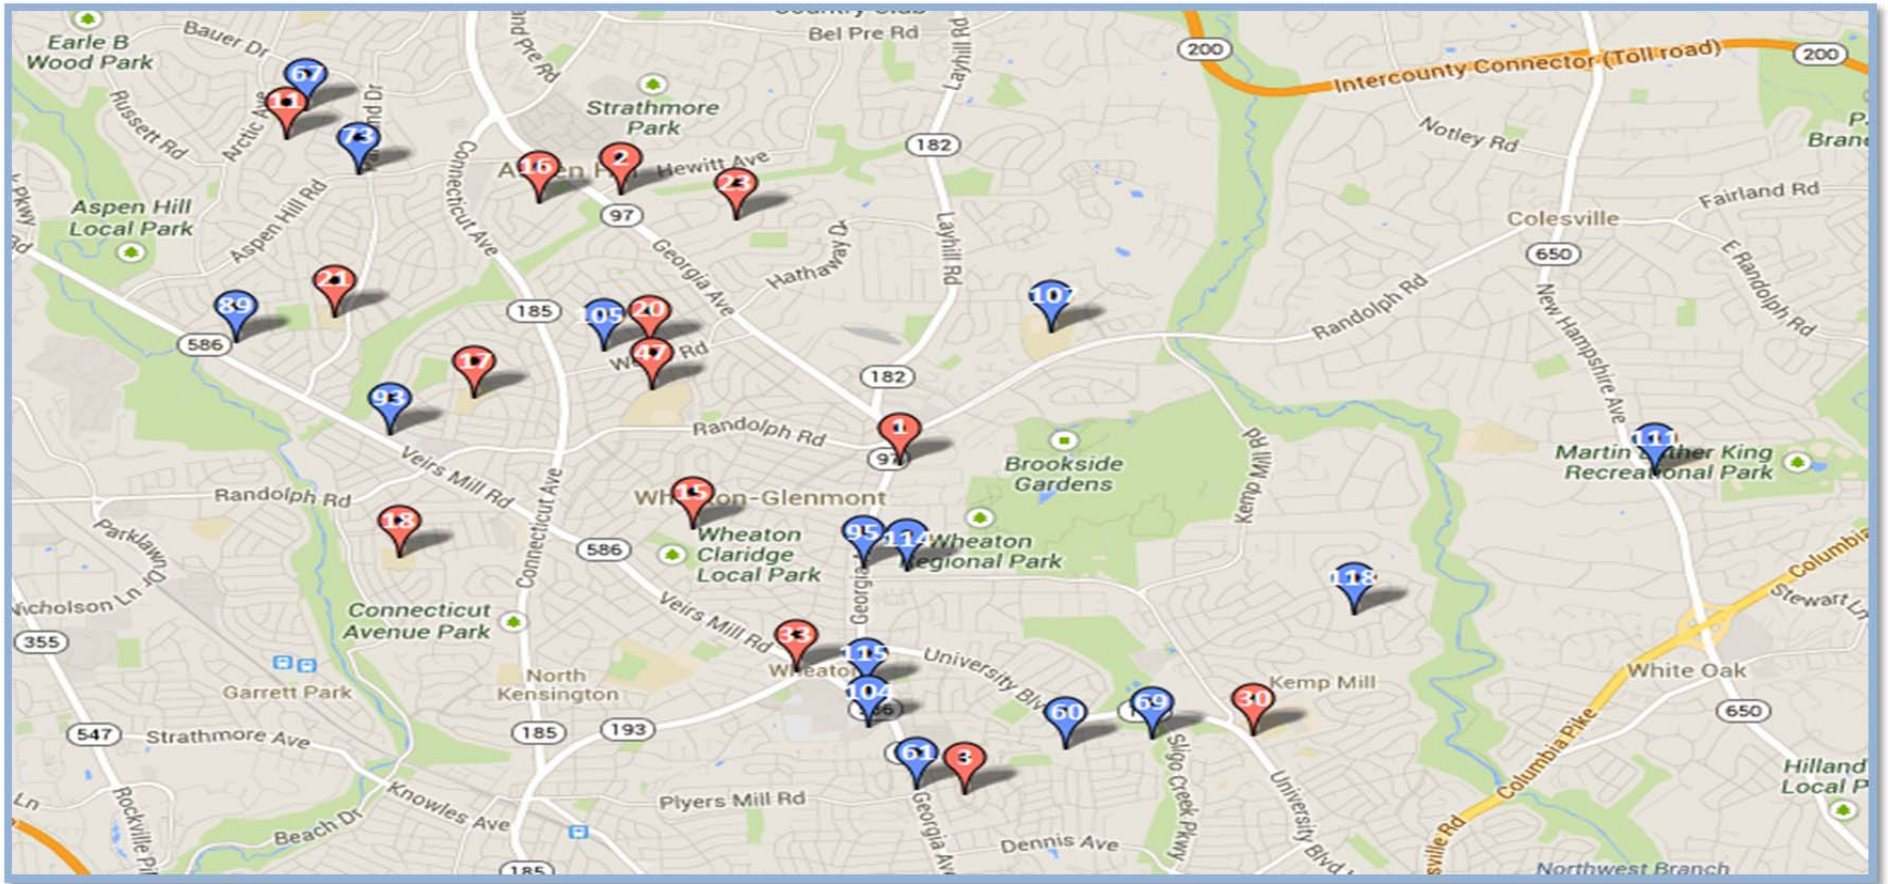

FY 14 Midcounty MCAEL ESOL Class Locations*

* Red= funded through MCAEL Blue= not funded through MCAEL

- | | | |
|---|--|---|
| <ul style="list-style-type: none"> 1. Impact: Catholic Charities Family Service Center 2. KASCA: Global Missions Church 3. LCMC: Church of Atonement Wheaton 11. LCMC: Family Literacy- Brookhaven ES 15. Linkages: Highland ES 16. Linkages: Harmony Hills ES 17. Linkages: Sargent Shriver ES 18. Linkages: Viers Mill ES 20. Linkages: Weller Road ES 21. Linkages: Wheaton Woods ES | <ul style="list-style-type: none"> 23. Linkages: Georgian Forest ES 30. CASA Evening ESOL: Northwood HS 33. CASA Workers: Wheaton Welcome Center 47. CASA ESOL & Comp. Literacy: Wheaton HS 60. Glen Haven ES 61. Hughes United Methodist Church 67. LCMC- EFDL: Brookhaven ES 69. LCMC- EFDL: Glen Haven ES 73. MCPL Conversation Club: Aspen Hill Library 89. Shrine of St. Jude | <ul style="list-style-type: none"> 93. Viers Mill Baptist Church 95. CASSA: Wheaton Community Center 104. Mont. College AELG: Westfield South 105. Mont. College AELG: Loiederman MS 107. Mont. College AELG: JFK HS 111. Mont. College AELG: White Oak MS 114. Gilchrist Center: Wheaton Library 115. Gilchrist Center: Mid-County Regional 118. Linkages: Kemp Mill ES |
|---|--|---|